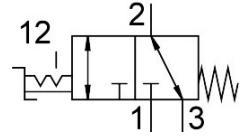

Hand lever valve VHEF-HST-B32-G14

Part number: 4165862

FESTO

 [General operating condition](#)

Datasheet product reliability

The information in this "Product reliability data sheet" is based on products being used as intended. This includes complying with all specifications in data sheets, catalogues, user documentation and the general operating conditions. The user alone is responsible for determining whether a product is suitable for a particular application.

Feature	Value
Well-trieed component ¹⁾	Yes
Max. switching frequency	0,5 Hz
Lap	Zero lap

- 1) The product is a well-trieed product for a safety-related application according to ISO 13849-1. The relevant basic and well-trieed safety principles according ISO 13849-2 for this product are fulfilled. The suitability of the product for a precise application must be verified and confirmed by the user.